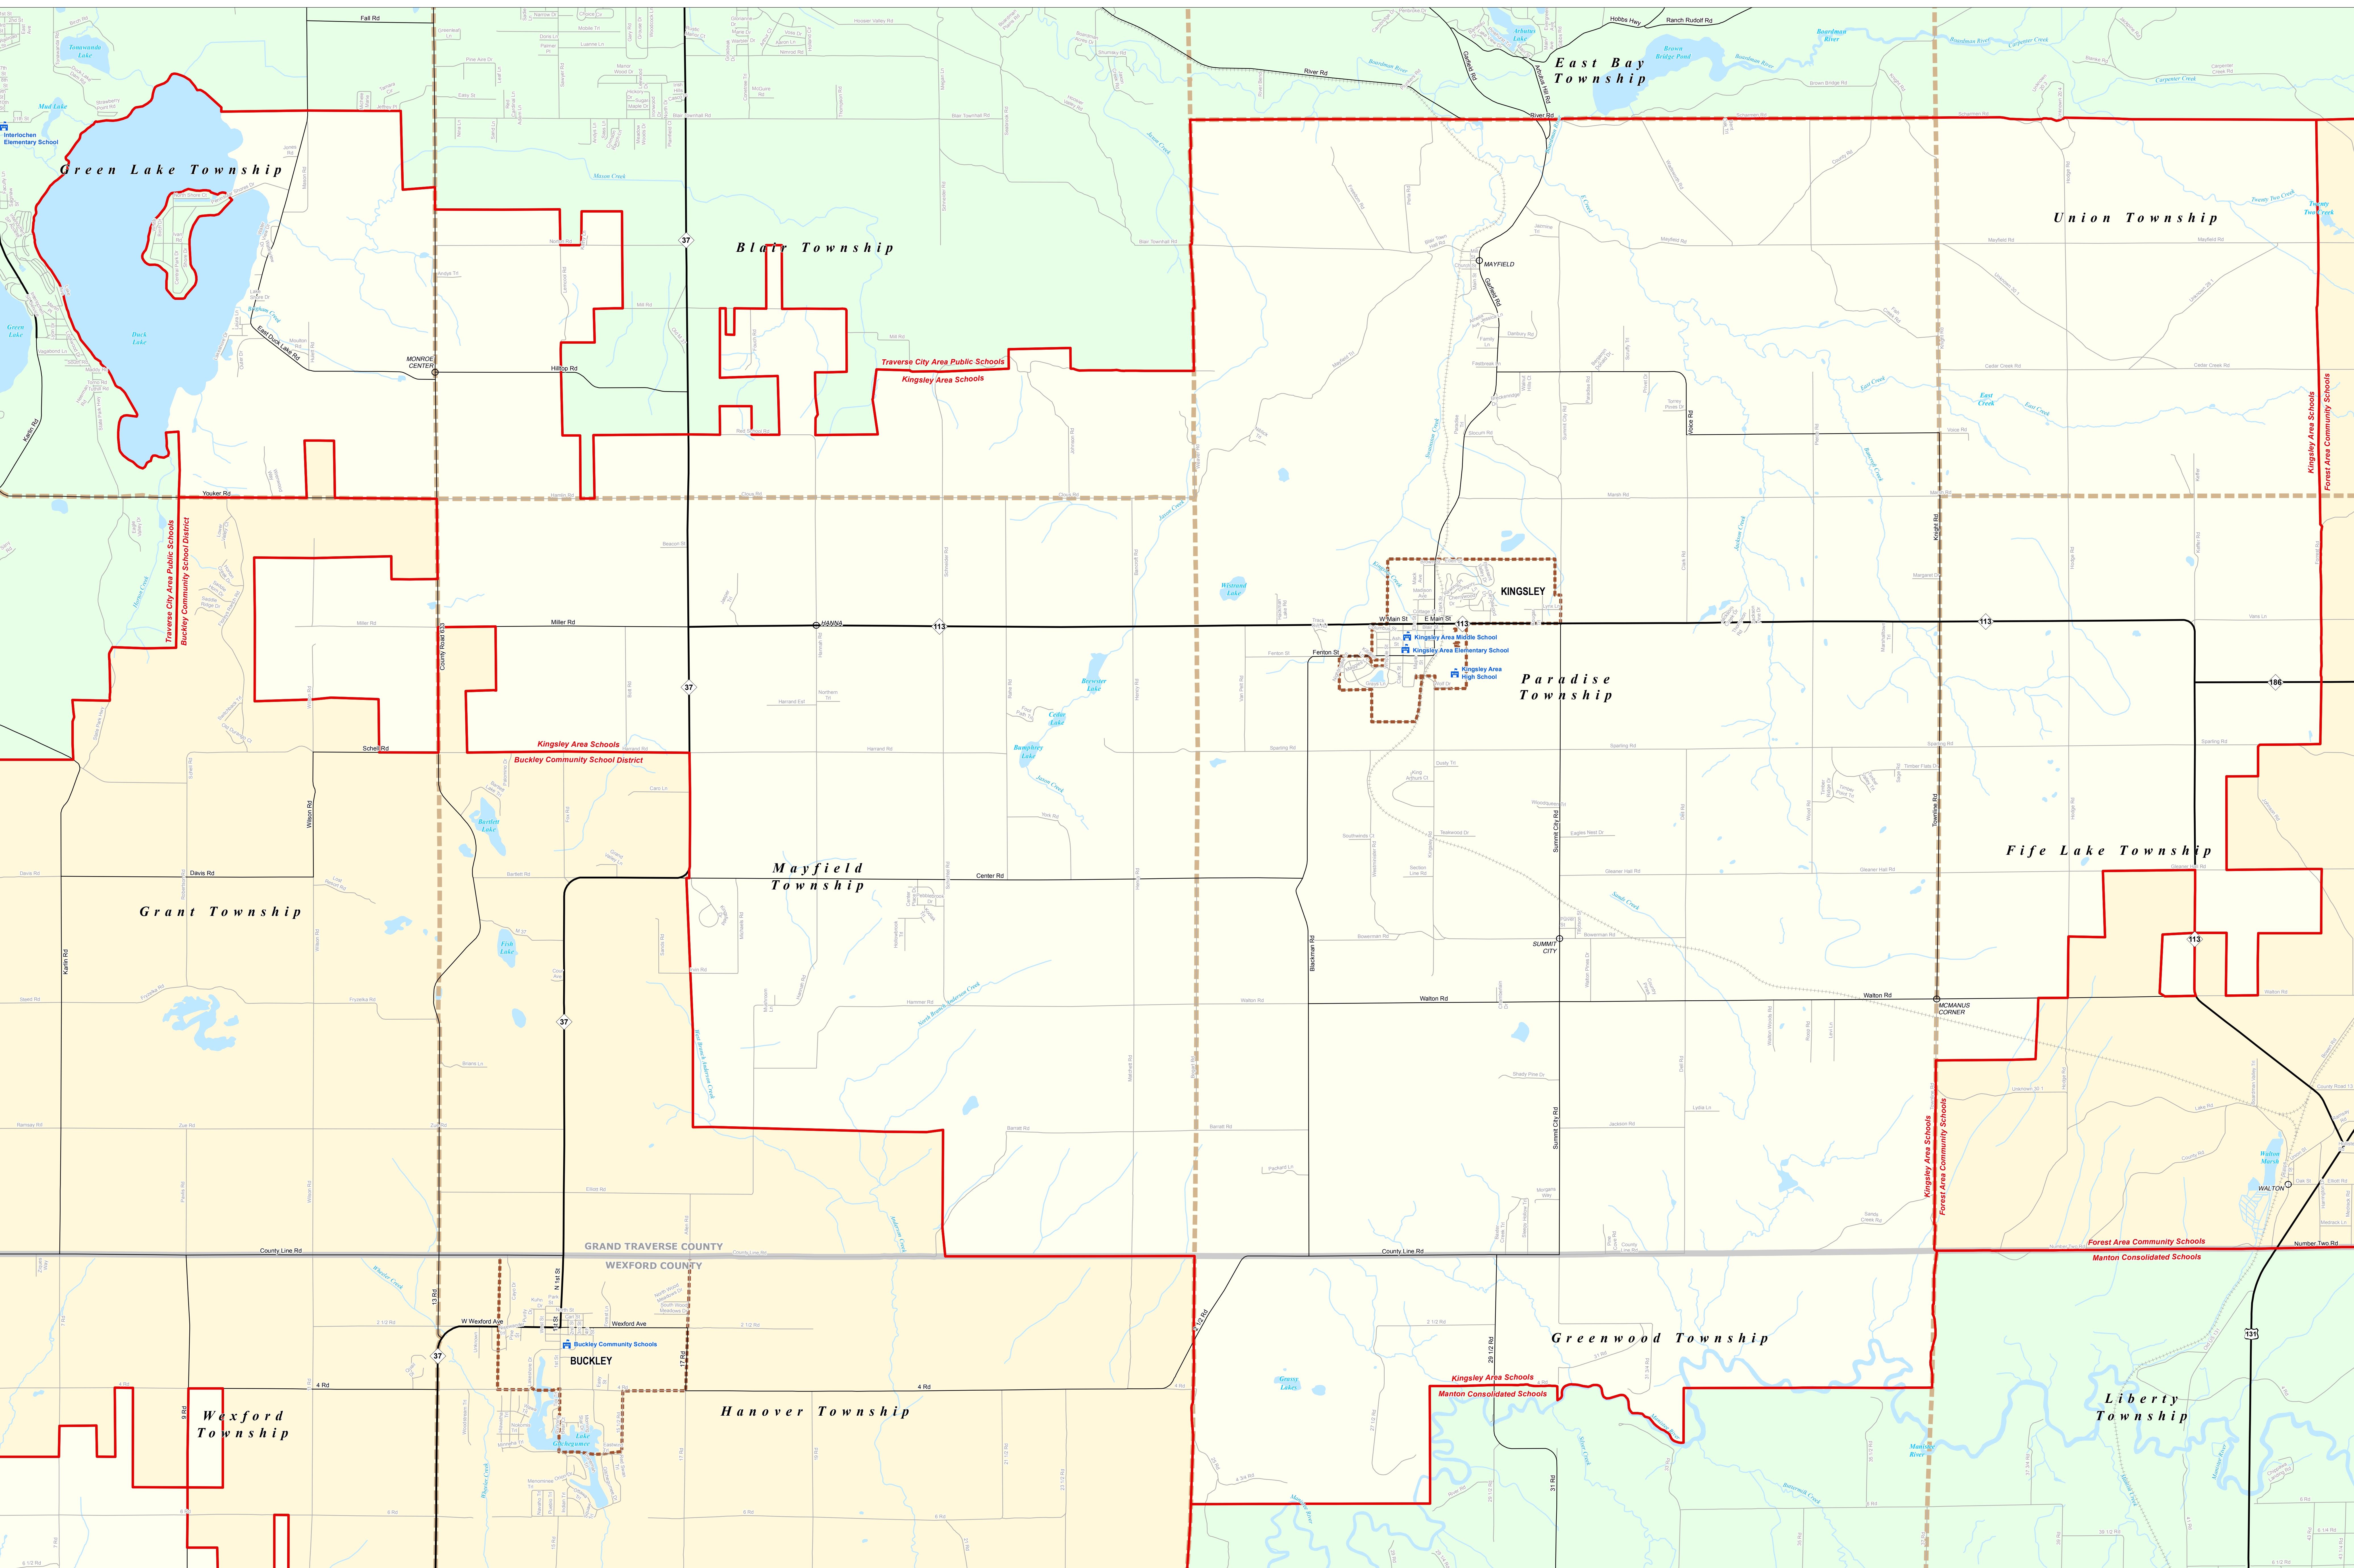

KINGSLEY AREA SCHOOLS

Traverse Bay Area ISD

0 0.25 0.5 Miles

All information presented in this publication is in the public domain and may be reproduced, reprinted, and redistributed as desired.

Legend	
School District	School
County	Water Feature
City	River, Stream, or Drain
Township	Railroad
Village	Freeway
Census Designated Place	Primary Road
	Local Road